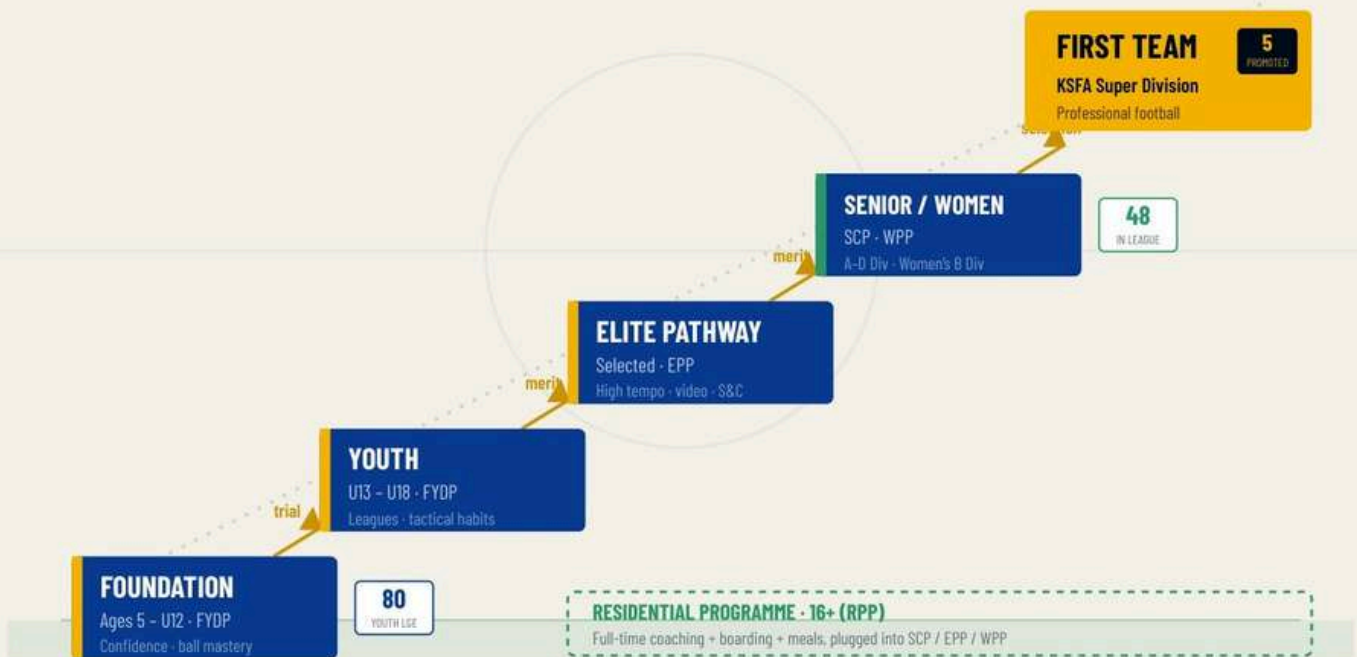

Community

A real club to belong to, with teams, fixtures and partners, so players grow inside a culture, not a class.

Data

RealVerse tracks attendance, load, feedback and milestones. We are one of India's first academies to coach with data end-to-end.

We run all three as one system

WHAT PARENTS COMPARE	A TYPICAL WEEKLY CLASS	FC REAL BENGALURU
Placement	✗ By age only	✓ By trial: age & level fit
The destination	✗ Stays a class	✓ A merit pathway to club teams
Progress tracking	✗ Verbal, occasional	✓ RealVerse: measured weekly
Parent visibility	✗ Word of mouth	✓ Parent dashboard & reports
Match exposure	✗ Rare / informal	✓ KSFA & youth leagues
Player welfare	✗ Not monitored	✓ Load & wellness alerts

Comparison reflects our coaching model. We always recommend trialling any academy before deciding.

One pathway, earned on merit

03

Every player enters with a trial and moves up only when they're ready. No level is sold. It's earned. The numbers below show how many players sit at each rung today.