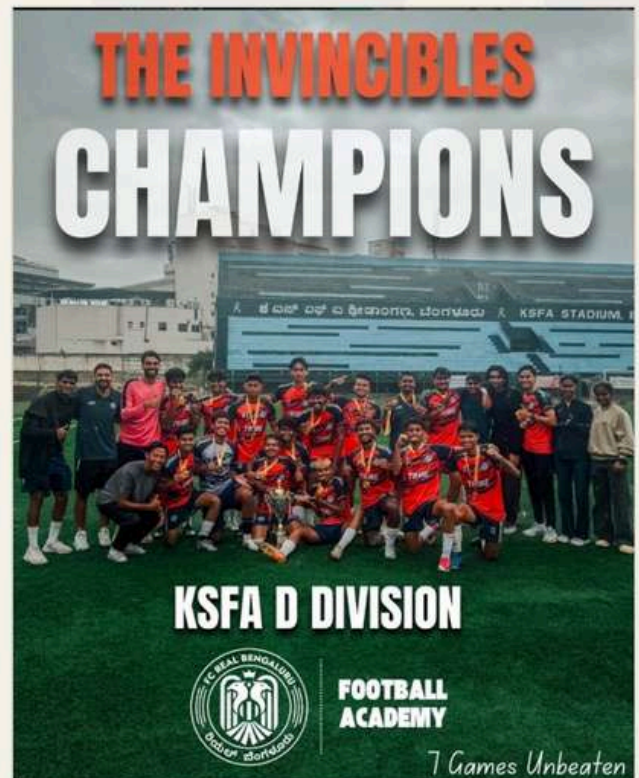

A club & academy, under one badge

01

A professional football club competing in the Karnataka State Football Association leagues, with an academy that feeds it. We coach with modern methods, manage load like a pro setup, and keep parents in the loop, because development should be visible, not promised.

LEGAL ENTITY Sandstone Athletic Pvt. Ltd.	HOME CITY Bengaluru, Karnataka
COMPETES IN KSFA Leagues	PLAYER PLATFORM RealVerse

HONOURS

- 2026
  KSFA Women's B Division, Champions
- 2024 · Debut season
  KSFA D Division, Champions
- 2024 · Debut season
  KSFA C Division, Runners-up

5
PLAYERS → SUPER DIVISION

8
PLAYERS → WOMEN'S B DIV

40
IN KSFA A-D DIVISIONS

80
IN YOUTH LEAGUES